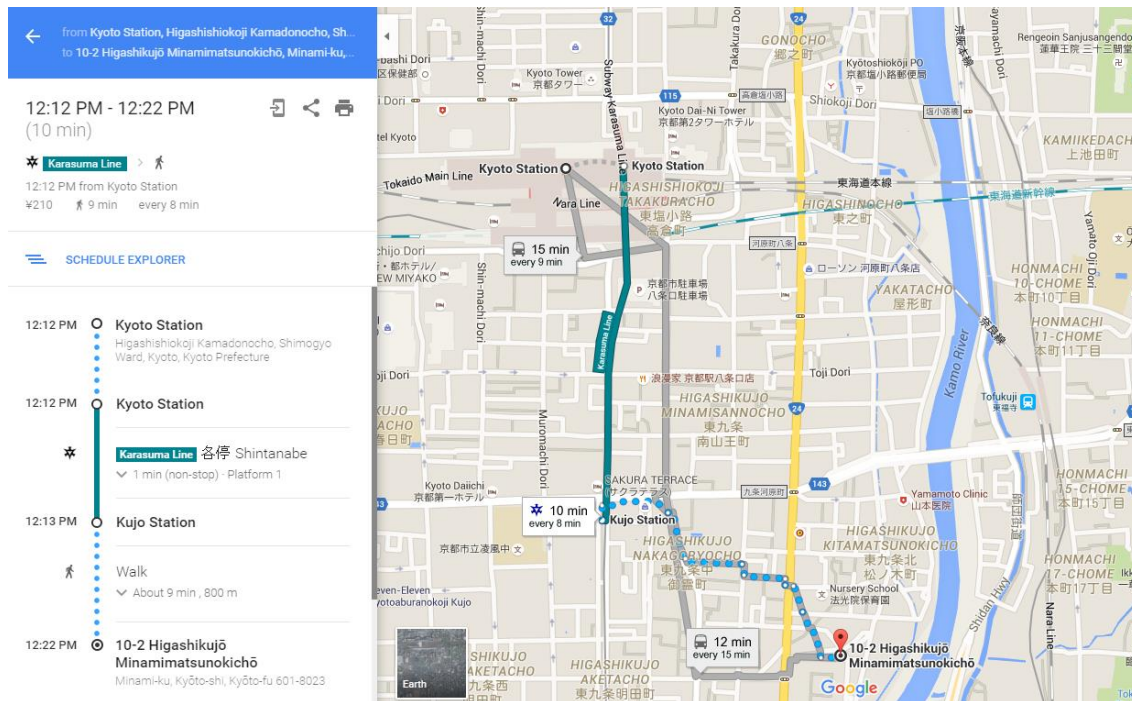

702, Room

Thank you for your use.

The room detail information and the delivery of the key of the room.

[Street address]

Kyoto, Kyoto Prefecture, Minami-ku, Minamimatsunoki-cho, 1-1 Matsunoki housing complex 3-702

ご利用ありがとうございます。

お部屋の詳細と鍵の受け渡しについてご連絡いたします。

住所

京都市南区東九条南松ノ木町 1 番地の 1

松ノ木町団地 3 号棟 7 0 2 号室

[nearest stations]

1.a 8min by walk from KUJO station, Station number 'K12' (Next to Kyoto station by subway)

2.a 10 min from the "Toba Road" station by Keihan train

It is also accessible on foot from Kyoto Station.

最寄駅

京阪本線「鳥羽街道」駅から徒歩約10分  
京都市営烏丸線「九条」駅から徒歩約8分  
京都駅から徒歩でもアクセス可能です。

[Delivery method of the key]

1. At first

Please take the room key. There is On the set post of first floor center of Building No,3  
Caution! There is set post each building. The room building is Three  
The back of the building, what through passed the courtyard.